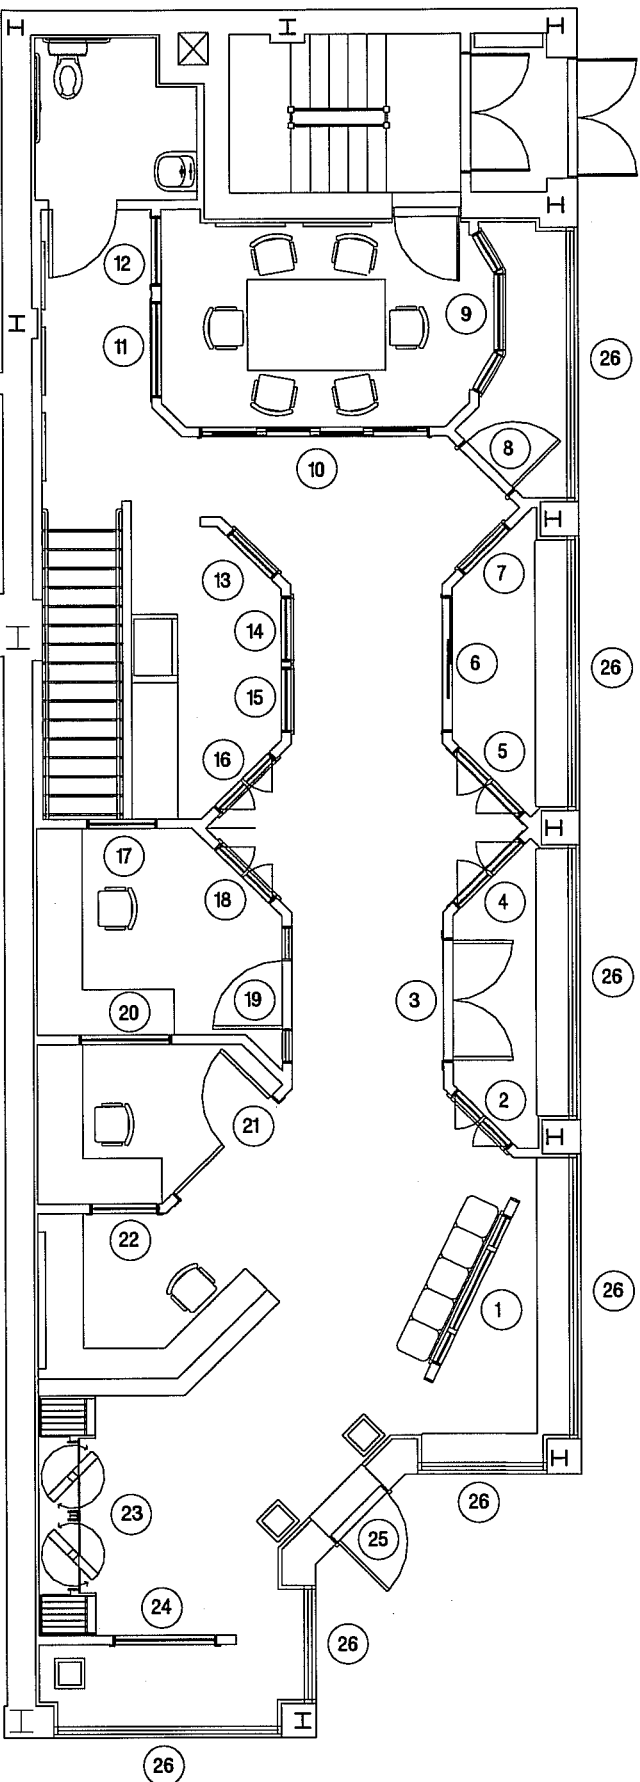

WINDOW AND DOOR LEGEND

- ① Marvin Wood Ultimate Round Top Picture Window with Cottage Style Double Hungs
- ② Marvin Clad Round Top French Casemaster Window
- ③ Marvin Clad Ultimate Inswing French Door with Direct Glaze Round Top
- ④ Marvin Clad Casemaster Window with Stationary and Operating Awnings
- ⑤ Integrity Ultrex Casement Window with Awning
- ⑥ Integrity Ultrex Sliding French Door with Elliptical Transom
- ⑦ Integrity Ultrex Traditional Double Hung Window with Transom
- ⑧ Integrity Ultrex Inswing French Door
- ⑨ Marvin Clad 30° Casement Bay Window with Venting Picture Window and Transom
- ⑩ Marvin Clad Ultimate Sliding French Door with Transom
- ⑪ Marvin Wood Double Hung Chain and Pulley Window
- ⑫ Marvin Clad Magnum Tilt Turn Window
- ⑬ Infinity Ultrex Replacement Double Hung Window
- ⑭ Marvin Wood Double Hung Tilt Pac Window
- ⑮ Marvin Clad Insert Double Hung Window
- ⑯ Infinity Ultrex Replacement Casement Window
- ⑰ Marvin Wood Pivoting Oval Window
- ⑱ Marvin Clad Inswing French Casemaster Window
- ⑲ Marvin Wood Artistic Series Entry Door
- ⑳ Integrity Ultrex Glider Window with Polygon Transom
- ㉑ Marvin Wood Ultimate Inswing Arch Top French Door
- ㉒ Marvin Wood Ultimate Double Hung Round Top Window (Variation #6)
- ㉓ Marvin Wood Ultimate Double Hung Design-A-Window
Marvin Clad Ultimate Double Hung Design-A-Window
- ㉔ Marvin Clad Ultimate In-Sash Round Top Window
- ㉕ Marvin Wood Ultimate Outswing French Door with Round Top Transom
- ㉖ Marvin Clad Exterior Direct Glaze Polygon Windows
- ㉗ Marvin Clad Sliding Patio Door (Lower Level)

MARVIN
DESIGN GALLERY
a window & door showroom

by **Matus Windows**

FLOOR PLAN